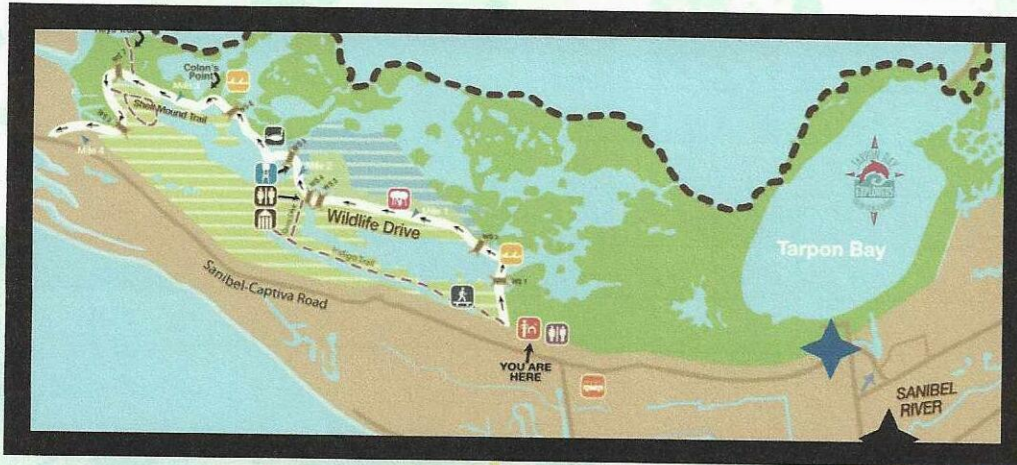

Art in the Wild- PAINT OUT!

ARTISTS WELCOME

Free entrance to the Wildlife Drive 7:00 a.m. – 3:00 p.m.

**Questions?
Call Ranger Toni at
239-940-0169**